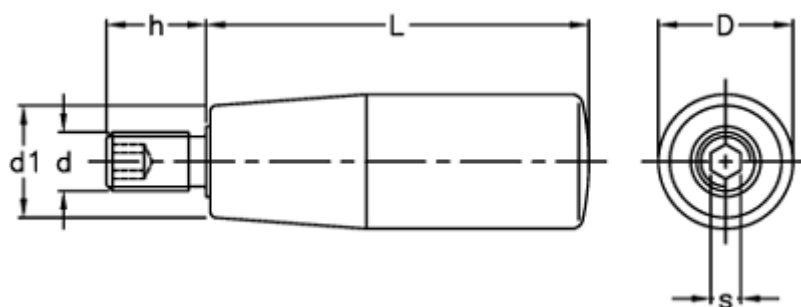

# Data Sheet

Article number: 2304023501

Description: E+G Revolving handle  
I.301/90+x-M10

## Measures

D	= 28
d1	= 22
d 6g	= M10
h	= 17
L	= 90
s	= 5